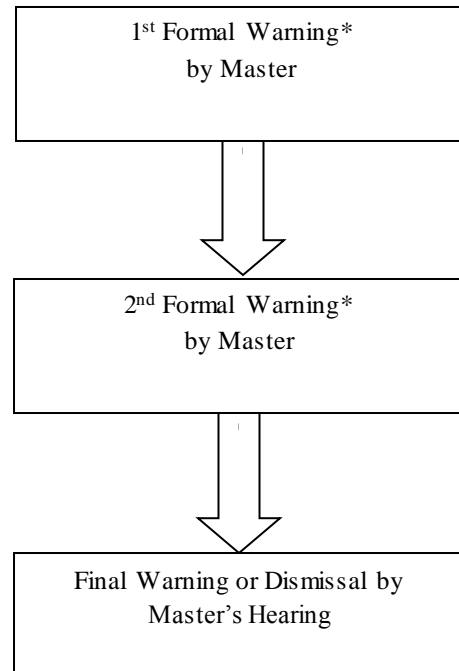

2.4 SHIPBOARD DISCIPLINARY ACTION STRUCTURE

Lesser Degree of Breach of Code of Conduct
Refer to Section 2.3.4.5.

Serious Degree of Breach of Code of Conduct
Refer to Section to 2.3.4.2.

* Depending on the severity of a breach of code of conduct, the Master may dismiss the crew member with immediate effect.